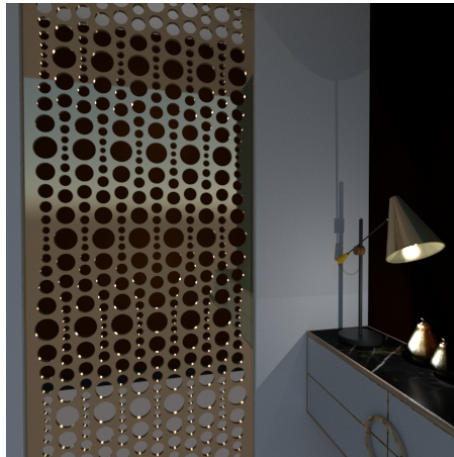

FR 09

MDF board (3 - 18mm thick)
Original not painted
White spray painted

Aluminium (1 - 10mm thick)
All powder-coat colours
All metallic plated colours

Stainless steel (1 - 15mm thick)
All powder-coat colours
All metallic plated colours

Max. size: 1220 x 2440mm (MDF)
1220 x 3000mm (Alum and SS)